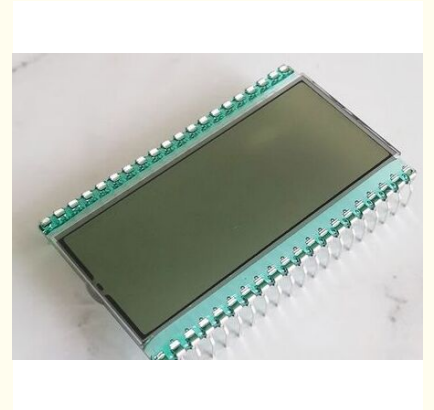

TN Positive Reflective Monochrome Black Digits Custom Segment LCD Display

Our Product Introduction

Basic Information

- Place of Origin: China
- Brand Name: BBI
- Certification: ISO9001 RoHS
- Minimum Order Quantity: 1000
- Price: 0.7-7USD
- Packaging Details: CARTON
- Delivery Time: 3-4WEEKS
- Payment Terms: T/T
- Supply Ability: 100000/MONTH

Product Specification

- Voltage: 3V
- Storage Temperature: -40°C To 80°C
- Number Of Segments: CUSTOM
- Operating Temperature: -30°C To 70°C
- Drive Mode: 1/8 Duty, 1/4 Bias
- Display Size: Customizable
- Display Mode: Custom
- Customization Options: Customizable
- Highlight: **TN positive reflective LCD display, custom segment LCD display with black digits, monochrome LCD display with warranty**

for more products please visit us on lcdtftscreen.com

Product Description

TN Positive Reflective Monochrome Black Digits Custom Segment LCD Display

Detail Information

LCD Type:	TN, Positive
Viewing Angle:	6 O'clock
Operating Temperature:	-30~+70
Connector:	PIN, 16 Numbers
Voltage:	3.0V

Product Description

A **TN reflective LCD** is a **Twisted Nematic display** that uses a **reflective layer instead of a backlight**, making it **highly power-efficient** and **sunlight-readable**. These displays work best in **bright environments**, using ambient light to make the screen visible.