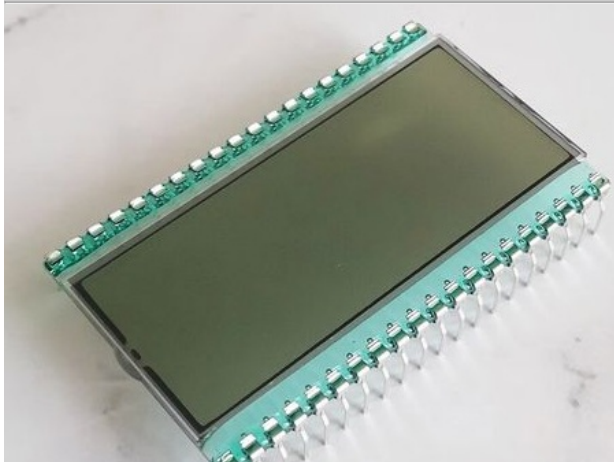

Product Description

TN Positive Reflective Monochrome Black Digits Custom Segment LCD Display

Detail Information

LCD Type:	TN, Positive
Viewing Angle:	6 O'clock
Operating Temperature:	-30~+70
Connector:	PIN, 16 Numbers
Voltage:	3.0V

Product Description

A **TN reflective LCD** is a **Twisted Nematic display** that uses a **reflective layer instead of a backlight**, making it **highly power-efficient** and **sunlight-readable**. These displays work best in **bright environments**, using ambient light to make the screen visible.

Detailed Parameters:

NO.	ITEM	SPECIFICATIONS
1	Model Number	BBI256T
2	LCD Type	TN positive, reflective
3	Viewing Angle	6 O'clock
4	Drive Method	1/8 Duty, 1/4 Bias, 3.0V
5	Operating Temperature	-30~+70
6	Storage Temperature	-40~+80
7	Connector	PIN, 16 numbers
8	LED Backlight	Without
9	Outline Dimension	34.0(W)* 26.0(H)* 2.8(T) mm
10	LCD View Area	31(W)* 19(H) mm