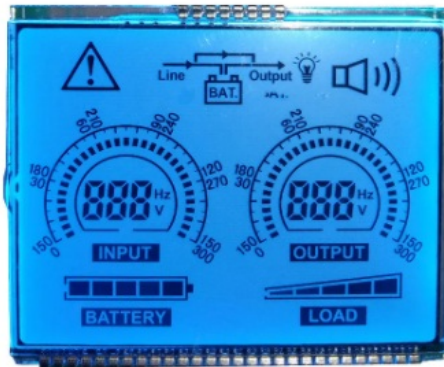

Product Description

7 Segment LCD Display TN LCD Display Blue Backlight HT1621 COB Module

Detail Information

LCD Type:	TN, Positive
Viewing Angle:	12 O'clock
Operating Temperature:	0~+50
Voltage:	3.3V
Backlight:	Blue
Connector:	PIN

Detailed Parameters:

Module Size	66(W)* 56(H)* 10.2(T) mm	Display mode	TN, positive
LCD viewing area	45(W)* 35(H) mm	Polarizer type	Transmissive
Driver IC	HT1621	LED backlight	Blue, 3 pcs
Drive method	1/4 Duty, 1/3 Bias	Working voltage	3.3V
Viewing angle	12 O'clock	Connection Way	PIN, 36 numbers
Operate temperature	0 ~+50	Storage temperature	-10~+60

Display Types:

- TN displays are often used for monochrome or RGB (color) displays, depending on the application.
- They are typically seen in segment-based displays (e.g., digital clocks, simple readouts) as well as full-screen displays like computer monitors, TV screens, and smartphone

Production Line:

- ✧ Clean Room class 10k@0.8um, Pressurec 0.8kgf
- ✧ Antistatic floor, resistance : 1x10 ohm to 1x10 ohm
- ✧ COG production lines: 4 .
- ✧ Backlight production lines: 2 .
- ✧ Existing machine capacity will be 1KK per month.