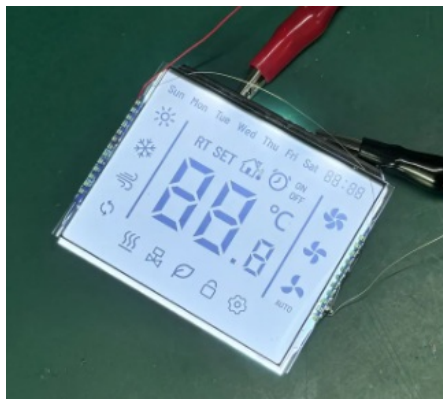

Product Specification

- Operate Temperature: 0~+50
- Backlight Type: LED
- Drive Method: 1/4 Duty, 1/3 Bias
- Dimensions: Customizable
- Storage Temperature: -10°C To 60°C
- Working Voltage: 4.5V
- Application: Industrial/Consumer Electronics
- Display Type: Segment
- Highlight: **Custom TN LCD segment display ,
Transmissive white backlight LCD,
4.5V 24PIN segment LCD**

for more products please visit us on lcdtftscreen.com

Product Description

Customized TN LCD Segment LCD Display Transmissive White Backlight 4.5V 24PIN

Detail Information

LCD Type:	TN(Gray), Positive
Viewing Angle:	6 O'clock
Connector:	PIN
Voltage:	4.5V
Drive Mode:	1/4 Duty, 1/3 Bias
Operating Temperature:	0~+50

Detailed Parameters:

NO.	ITEM	SPECIFICATIONS
1	LCD Type	TN positive, transmissive
2	Viewing Angle	12 O'clock
3	Drive Method	1/4 Duty, 1/3 Bias, 4.5V
4	Operating Temperature	0~+50
5	Storage Temperature	-10~+60
6	Connector	PIN, 24 numbers
7	Backlight	White
8	Outline Dimension	77.6(W)* 60.0(H)* 2.0(T) mm
9	LCD View Area	70.5(W)* 56.0(H) mm