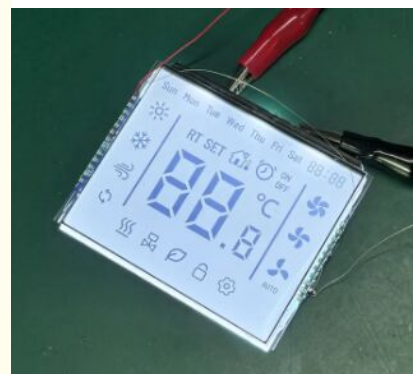

Customized TN LCD Segment LCD Display Transmissive White Backlight 4.5V 24PIN

Our Product Introduction

Basic Information

- Place of Origin: China
- Brand Name: BBI
- Certification: ISO90001 RoHS
- Minimum Order Quantity: 1000
- Price: 0.7-7USD
- Packaging Details: CARTON
- Delivery Time: 3-47WEEKS
- Payment Terms: T/T
- Supply Ability: 100000/MONTH

Product Specification

- Operate Temperature: 0~+50
- Backlight Type: LED
- Drive Method: 1/4 Duty, 1/3 Bias
- Dimensions: Customizable
- Storage Temperature: -10°C To 60°C
- Working Voltage: 4.5V
- Application: Industrial/Consumer Electronics
- Display Type: Segment
- Highlight: **Custom TN LCD segment display ,
Transmissive white backlight LCD,
4.5V 24PIN segment LCD**

for more products please visit us on lcdtftscreen.com

Product Description

Customized TN LCD Segment LCD Display Transmissive White Backlight 4.5V 24PIN

Detail Information

LCD Type:	TN(Gray), Positive
Viewing Angle:	6 O'clock
Connector:	PIN
Voltage:	4.5V
Drive Mode:	1/4 Duty, 1/3 Bias
Operating Temperature:	0~+50

Detailed Parameters:

NO.	ITEM	SPECIFICATIONS
1	LCD Type	TN positive, transmissive
2	Viewing Angle	12 O'clock
3	Drive Method	1/4 Duty, 1/3 Bias, 4.5V
4	Operating Temperature	0~+50
5	Storage Temperature	-10~+60
6	Connector	PIN, 24 numbers
7	Backlight	White
8	Outline Dimension	77.6(W)* 60.0(H)* 2.0(T) mm
9	LCD View Area	70.5(W)* 56.0(H) mm